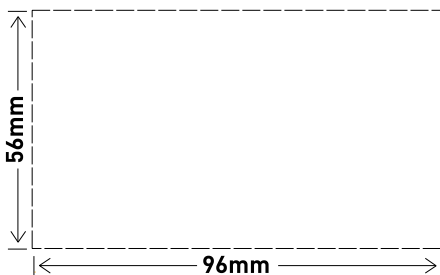

Glass and tile cut-out dimensions:

HPM Legrand - AUS
1300 369 777
www.legrand.com.au
ABN 31 000 102 661

HPM Legrand - NZ
0800 476 009
www.legrand.co.nz

Refer to your group buying office, HPM Legrand Sales Representative or HPM Legrand Sales Office for pricing.